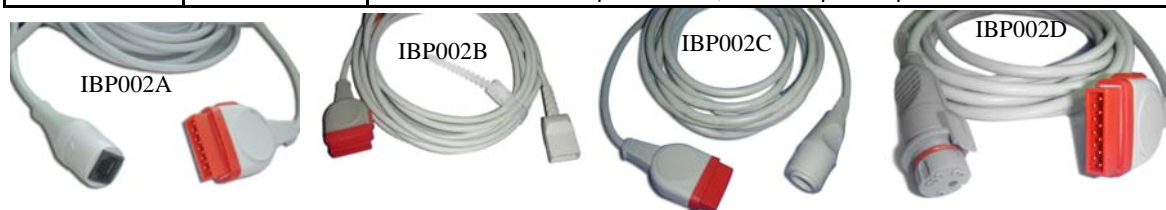

TRIMUS KFT.

Contact: [Csizmadia György](mailto:trimus@t-online.hu)
E-mail : trimus@t-online.hu

IBP Transducer adapter cable and IBP transducer

HP/ Philips

	IBP001A	HP-Appott IBP Adapter cable,10ft ,Hp12pin >>6p6c Jack
	IBP001B	HP-UTAH IBP Adapter Cable ,HP 12pin >> UTAH 4 pin
	IBP001C	HP-Edward IBP Adapter cable , HP 12pin ->Edward-5pin
	IBP001D	HP-BD IBP Adapter cable ,Hp12pin >>BD-7pin Jack
	IBP001E	HP M1634A IBP Adapter cable,Hp12pin >>hp 4pin
	IBP001F	HP-MEDIX IBP Adapter Cable , Round 12pin->6pin

Compatibilities : M1567A, M1568A kits

GE/ Marquette

	IBP002A	GE-Appott IBP Adapter cable , Rect.11pin >Appott-6pin
	IBP002B	GE-Utah IBP Adapter cable , Rect.11pin >Utah-4pin
	IBP002C	Ge-edward IBP Adapter cable , Rect. 11pin > Edward-5pin
	IBP002D	GE-BD IBP Adapter Cable , Rect.11pin-> BD-7pin Jack
	IBP002E	GE IBP cable with Philips Transducer Adapter,Rect 11pin->Round 4pin
	IBP002F	GE-MEDIX IBP Adapter Cable , Rect. 11pin-> 6pin

Compatibilities : Use with GE Solar , Dash , Easgle , Tram .

Spacelab

	IBP003A	Spacelab-Appott IBP Adapter cable , Round 6pin >Appott-6pin
	IBP003B	Spacelab-Utah IBP Adapter cable ,Round 6pin >Utah-4pin
	IBP003C	Spacelab-edward IBP Adapter cable , Round 6pin > Edward-5pin
690-0021-00	IBP003D	Spacelab-BD IBP Adapter Cable ,Round 6pin -> BD-7pin Jack
	IBP003E	Spacelab IBP cable with Philips Transducer Adapter,Round 6pin->Round 4pin
	IBP003F	Spacelab-MEDIX IBP Adapter Cable , Round 6pin-> 6pin

Compatible with BCI , IVY , Critikon , Invivo , Mennen , MDE, Nellcor ,Tektronix , Viatek .

Spacelab

Created with

700-0028-00	IBP009	Spacelab Trulink Dual pressure cable ,10pin ->6pin plug *2
-------------	--------	--